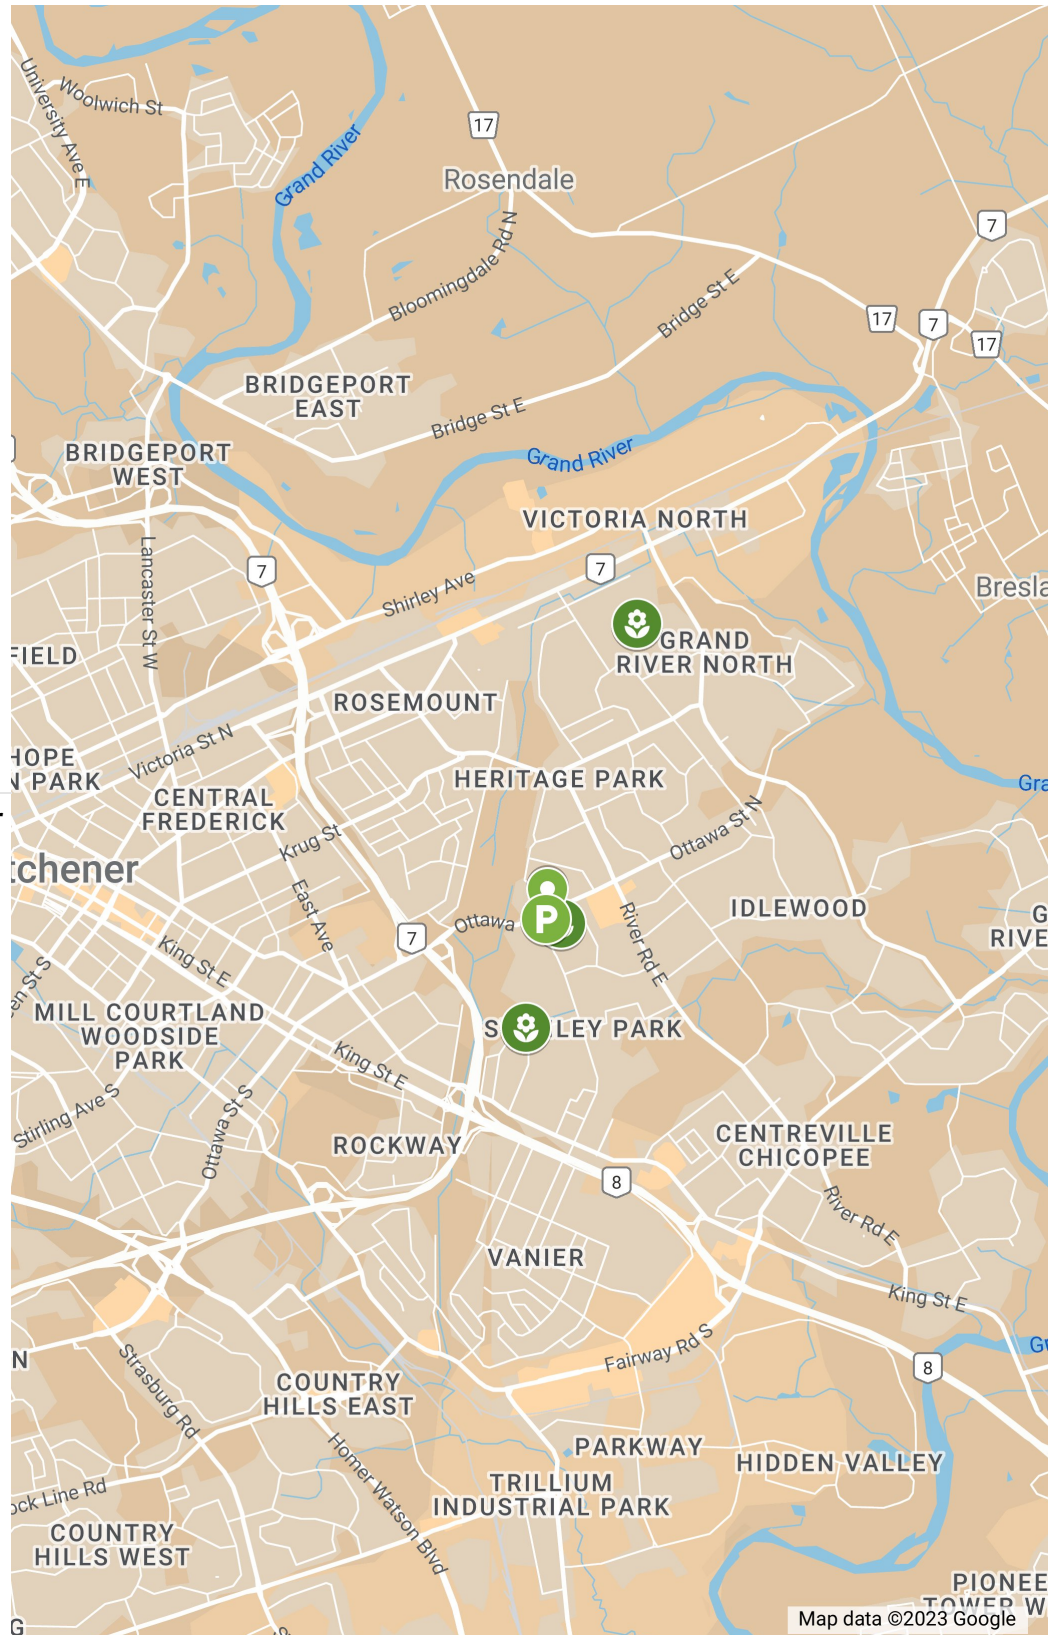

July 2023 gardenKitchener Garden Tours

Gardens

Garden A: 83 Georgian Crescent

Garden B: 505 Franklin Street North

Location of the SPROUT Community Gardens at the Stanley Park Community Centre.

Parking for Garden B

Garden C: 212 Ross Avenue

Stanley Park Area in Kitchener

Map data ©2023 Google